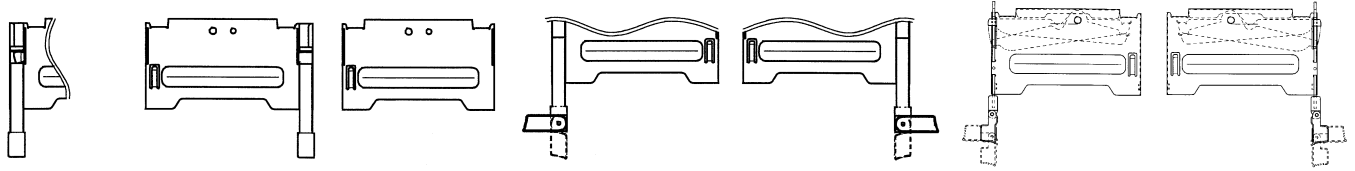

Compact Flash Memory Card

Series 5610/5620

極数 (No. of Pos.)	50
極間隔 (Pitch)	1.27mm Grid
	Tail Pitch 0.635mm
定格電流 (Current)	0.5A Max.
定格電圧 (Voltage)	5V Max.
耐電圧 (D.W.Voltage)	500Vrms/min.

デジタルカメラ、ノートPC、PDA等、携帯用の小型機器などに使用されるコンパクトフラッシュ対応のメモリーカード用コネクタです。
ヘッダーは、自動実装に対応。ボタン位置、カスタムデザインにもフレキシブルに対応します。またノーマル仕様（ノーマル／リバース）に加え、カード下に部品実装が可能なスタンドオフタイプも用意しています。

Series 5610 and 5620 are memory card connector supporting Compact Flash that is used for such small-sized devices as Digital Still Camera, Laptop-PC, PDA, etc.
Series 5610 and Series 5620 consisted of header connector and ejector.
The header supports auto-mounting processes. It flexibly complies with any kind of ejector-button position and customized design. In addition to the normal and reverse type, stand-off type can also be offered, which enables the components to be mounted on the back side of card.

Ejector

LEFT STRAIGHT BUTTON   RIGHT STRAIGHT BUTTON   WITHOUT BUTTON   LEFT FOLDABLE BUTTON   RIGHT FOLDABLE BUTTON   LEFT FOLDABLE BUTTON (SLIM TYPE)   RIGHT FOLDABLE BUTTON (SLIM TYPE)

5610/TYPE I

Connector style Stand off / KEYING	Ejector style Button side		注文コード / Ordering Code	
			Connector	Ejector
  Height=0, Normal	Straight	Left side	31 5610 050 500 871+	30 5610 000 001 000 +
		Right side	31 5610 050 500 871+	30 5610 000 002 000 +
	Foldable	Left side	31 5610 050 500 871+	30 5610 000 005 000 +
		Right side	31 5610 050 500 871+	30 5610 000 006 000 +
	Foldable Slim	Left side	31 5610 050 500 871+	30 5610 000 904 000 +
		Right side	31 5610 050 500 871+	30 5610 000 903 000 +
  Height=0, Reverse	Straight	Left side	31 5610 050 550 871+	30 5610 000 001 000 +
		Right side	31 5610 050 550 871+	30 5610 000 002 000 +
	Foldable	Left side	31 5610 050 550 871+	30 5610 000 005 000 +
		Right side	31 5610 050 550 871+	30 5610 000 006 000 +
	Foldable Slim	Left side	31 5610 050 550 871+	30 5610 000 904 000 +
		Right side	31 5610 050 550 871+	30 5610 000 903 000 +
  Height=2.2, Normal	Straight	Left side	31 5610 050 210 871+	30 5610 000 001 000 +
		Right side	31 5610 050 210 871+	30 5610 000 002 000 +
	Foldable	Left side	31 5610 050 210 871+	30 5610 000 005 000 +
		Right side	31 5610 050 210 871+	30 5610 000 006 000 +
	Foldable Slim	Left side	31 5610 050 210 871+	30 5610 000 904 000 +
		Right side	31 5610 050 210 871+	30 5610 000 903 000 +
  Height=2.2, Reverse	Straight	Left side	31 5610 050 260 871+	30 5610 000 001 000 +
		Right side	31 5610 050 260 871+	30 5610 000 002 000 +
	Foldable	Left side	31 5610 050 260 871+	30 5610 000 005 000 +
		Right side	31 5610 050 260 871+	30 5610 000 006 000 +
	Foldable Slim	Left side	31 5610 050 260 871+	30 5610 000 904 000 +
		Right side	31 5610 050 260 871+	30 5610 000 903 000 +
Without	Without	All Products	70 5610 100 000 000 +	

5620/TYPE II

Connector style Stand off / KEYING	Ejector style Button side		注文コード / Ordering Code	
			Connector	Ejector
  Height=0, Normal	Straight	Left side	31 5620 050 116 871+	30 5620 000 001 000 +
		Right side	31 5620 050 116 871+	30 5620 000 002 000 +
	Foldable	Left side	31 5620 050 116 871+	30 5620 000 005 000 +
		Right side	31 5620 050 116 871+	30 5620 000 006 000 +
  Height=2.0, Reverse	Straight	Left side	31 5620 050 716 871+	30 5610 000 001 000 +
		Right side	31 5620 050 716 871+	30 5610 000 002 000 +
	Foldable	Left side	31 5620 050 716 871+	30 5610 000 005 000 +
		Right side	31 5620 050 716 871+	30 5610 000 006 000 +
	Foldable Slim	Left side	31 5620 050 716 871+	30 5610 000 904 000 +
		Right side	31 5620 050 716 871+	30 5610 000 903 000 +
Without	Without	All Products	70 5610 100 000 000 +