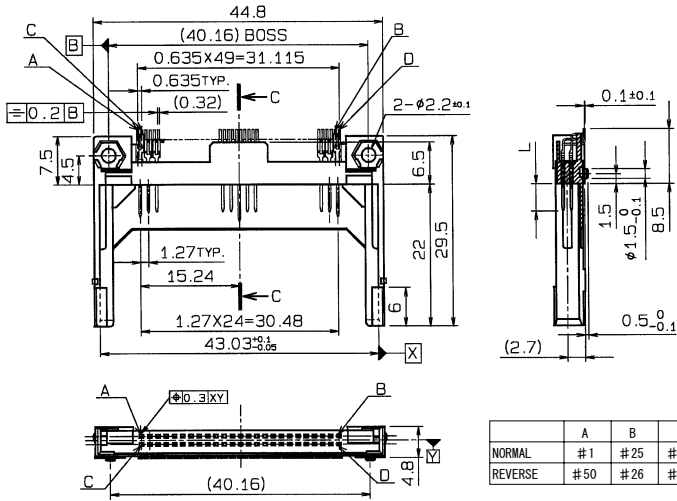

Compact Flash Memory Card Connectors

SERIES

5610

Type I Stand off H=0mm

● Connector